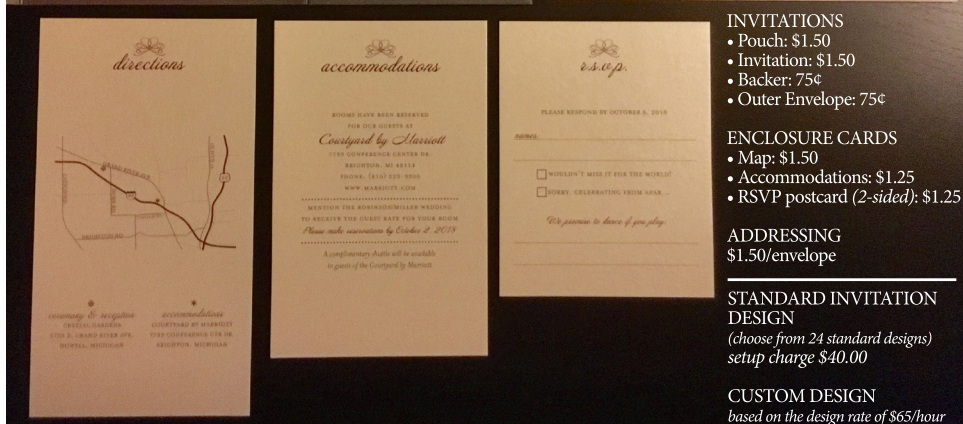

# WED INK

CUSTOM WEDDING INVITATIONS

734-355-6446 • BECKY@WED-INK.COM • WWW.WED-INK.COM

- INVITATIONS**
- Pouch: \$1.50
  - Invitation: \$1.50
  - Backer: 75¢
  - Outer Envelope: 75¢
- ENCLOSURE CARDS**
- Map: \$1.50
  - Accommodations: \$1.25
  - RSVP postcard (2-sided): \$1.25
- ADDRESSING**
- \$1.50/envelope
- STANDARD INVITATION DESIGN**
- (choose from 24 standard designs)  
setup charge \$40.00
- CUSTOM DESIGN**
- based on the design rate of \$65/hour

To begin the invitation process, please choose the following:

- Invitation Verses
- Wedding Colors
- Pouch: vertical or horizontal
- Paper Stock
- Fonts - script/text

I will also need to know the following: