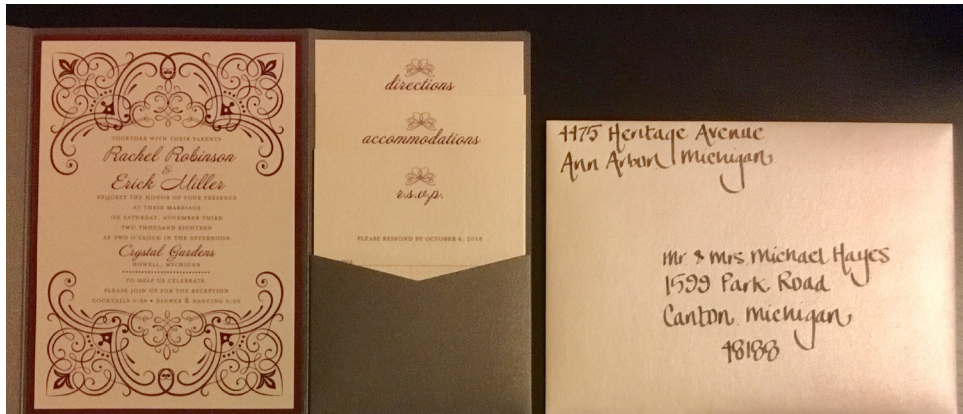

# WED INK

CUSTOM WEDDING INVITATIONS

734-355-6446 • BECKY@WED-INK.COM • WWW.WED-INK.COM

- INVITATIONS**
- Pouch: \$1.50
  - Invitation: \$1.50
  - Backer: 75¢
  - Outer Envelope: 75¢
- ENCLOSURE CARDS**
- Map: \$1.50
  - Accommodations: \$1.25
  - RSVP postcard (2-sided): \$1.25
- ADDRESSING**
- \$1.50/envelope
- STANDARD INVITATION DESIGN**
- (choose from 24 standard designs)  
setup charge \$40.00
- CUSTOM DESIGN**
- based on the design rate of \$65/hour