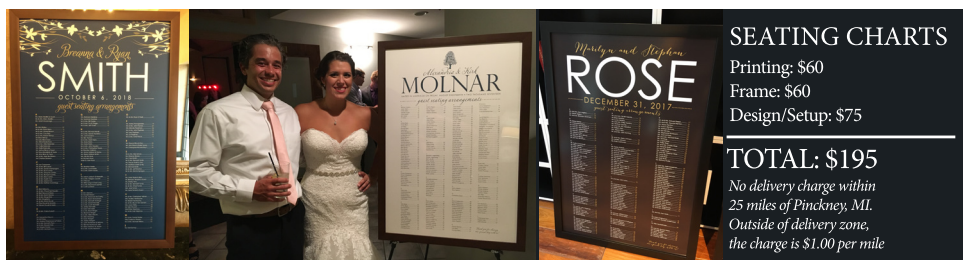

1. **SEATING CHARTS**
2. Printing: $60
   Frame: $60
   Design/Setup: $75
3. **TOTAL: $195**
4. No delivery charge within 25 miles of Pinckney, MI.
   Outside of delivery zone, the charge is $1.00 per mile