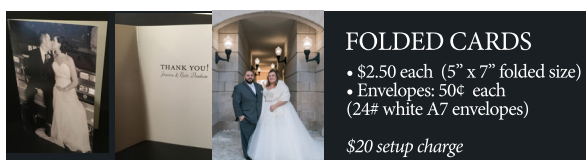

1. **FOLDED CARDS**
2. $2.50 each (5" x 7" folded size)
   - Envelopes: 50¢ each (24# white A7 envelopes)
3. $20 setup charge